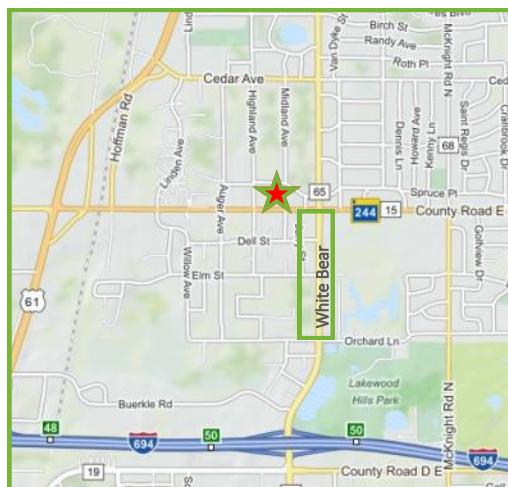

A Christian community
bringing God's love
to the world.

1965 East County Road E
White Bear Lake, Minnesota 55110
651-777-1107

office@ststephenwbl.org

Visit our website for access
to our online church calendar:
www.StStephenWBL.org